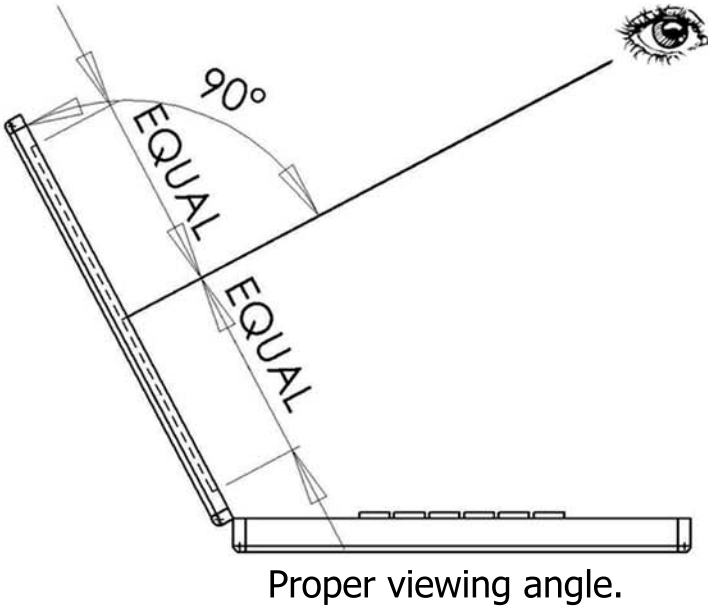

ACRATECH INC.

QUALITY PRECISION PRODUCTS

Viewing Angle Gauge Instructions

#6005

Laptop computers are great and a real convenience but when it comes to working on photographs laptops can be difficult, because the brightness of the image appears to change as your angle to the center of the screen changes. Our Viewing Angle Gauge makes it easy to verify that you are always looking at you monitor from the correct angle and centered on your screen for accurate viewing. See our video instruction manual on our website at Acratech.net.

Install the included Velcro on left or right side of your screen and centered between the top and bottom of your screen.

Viewing Angle Gauge installed on a laptop computer.

This is what the Viewing Angle Gauge looks like when you are viewing it at the correct angle.